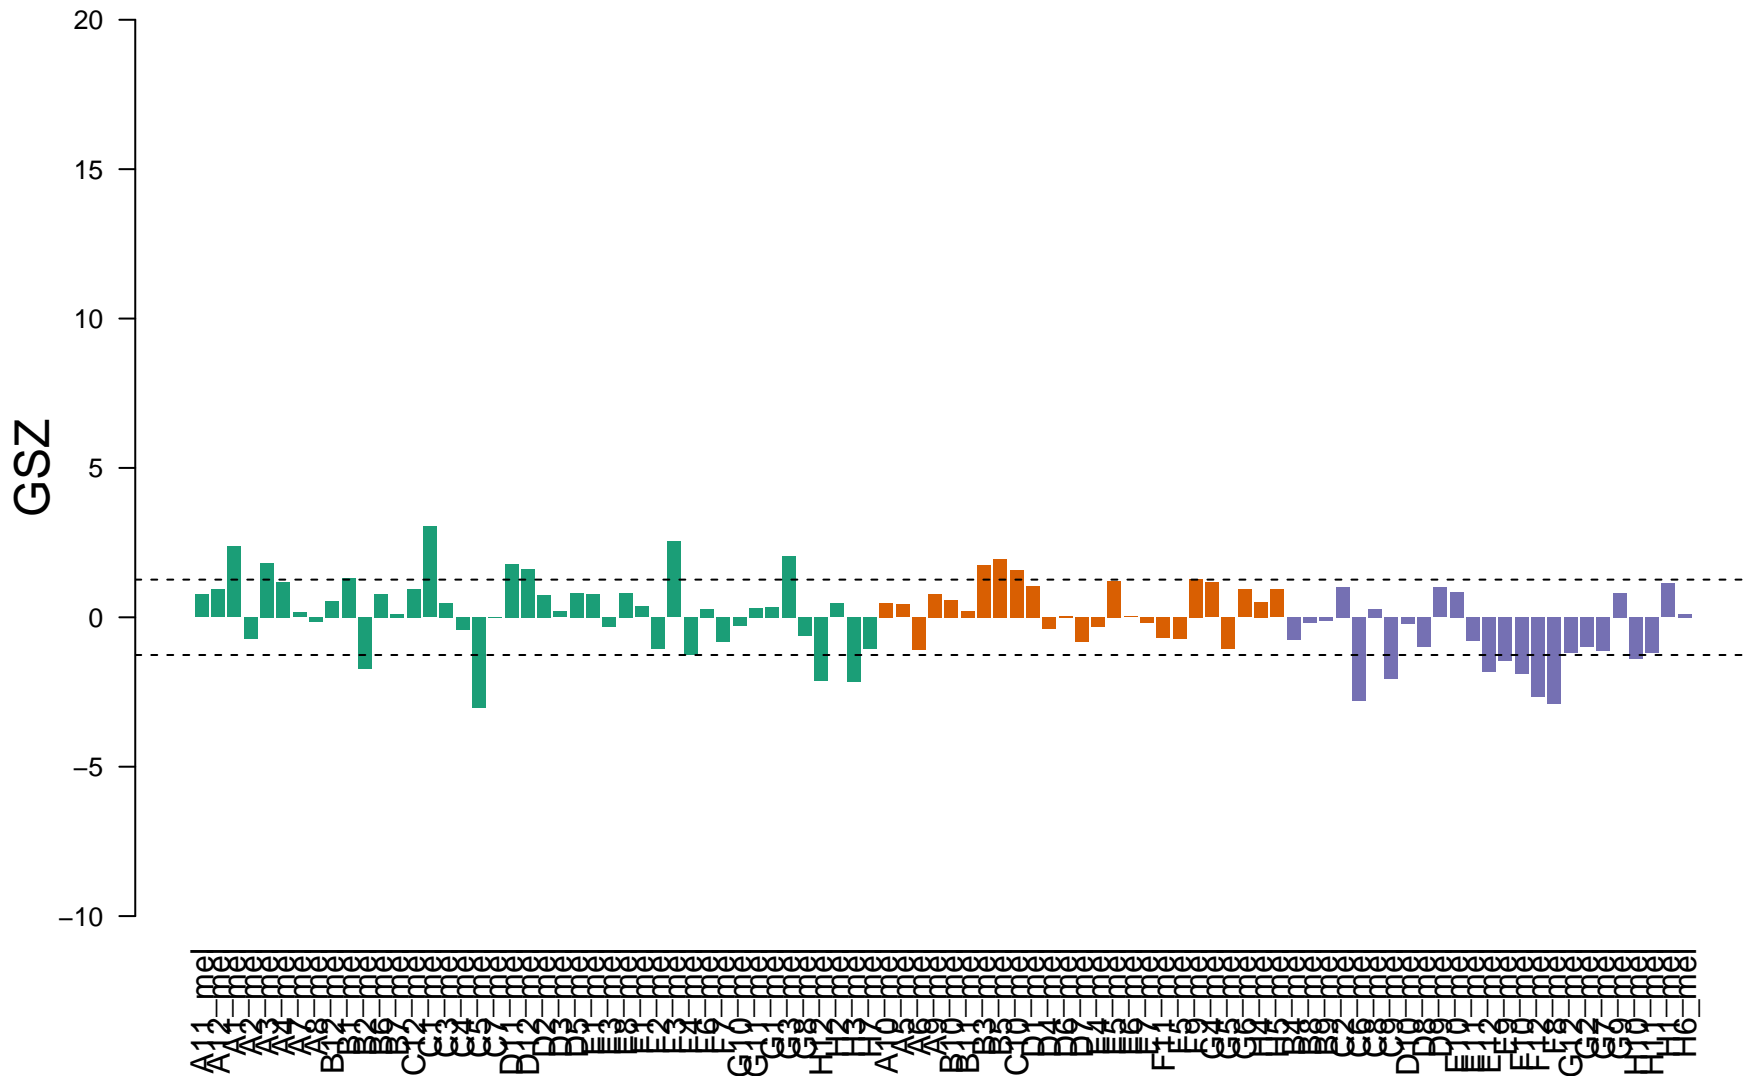

NIKOLSKY\_BREAST\_CANCER\_5P15\_AMPLICON

■ on  
 ■ -  
 □ off

# NIKOLSKY\_BREAST\_CANCER\_5P15\_AMPLICON

Enrichment in overexpression spots

Enrichment in kMeans clusters